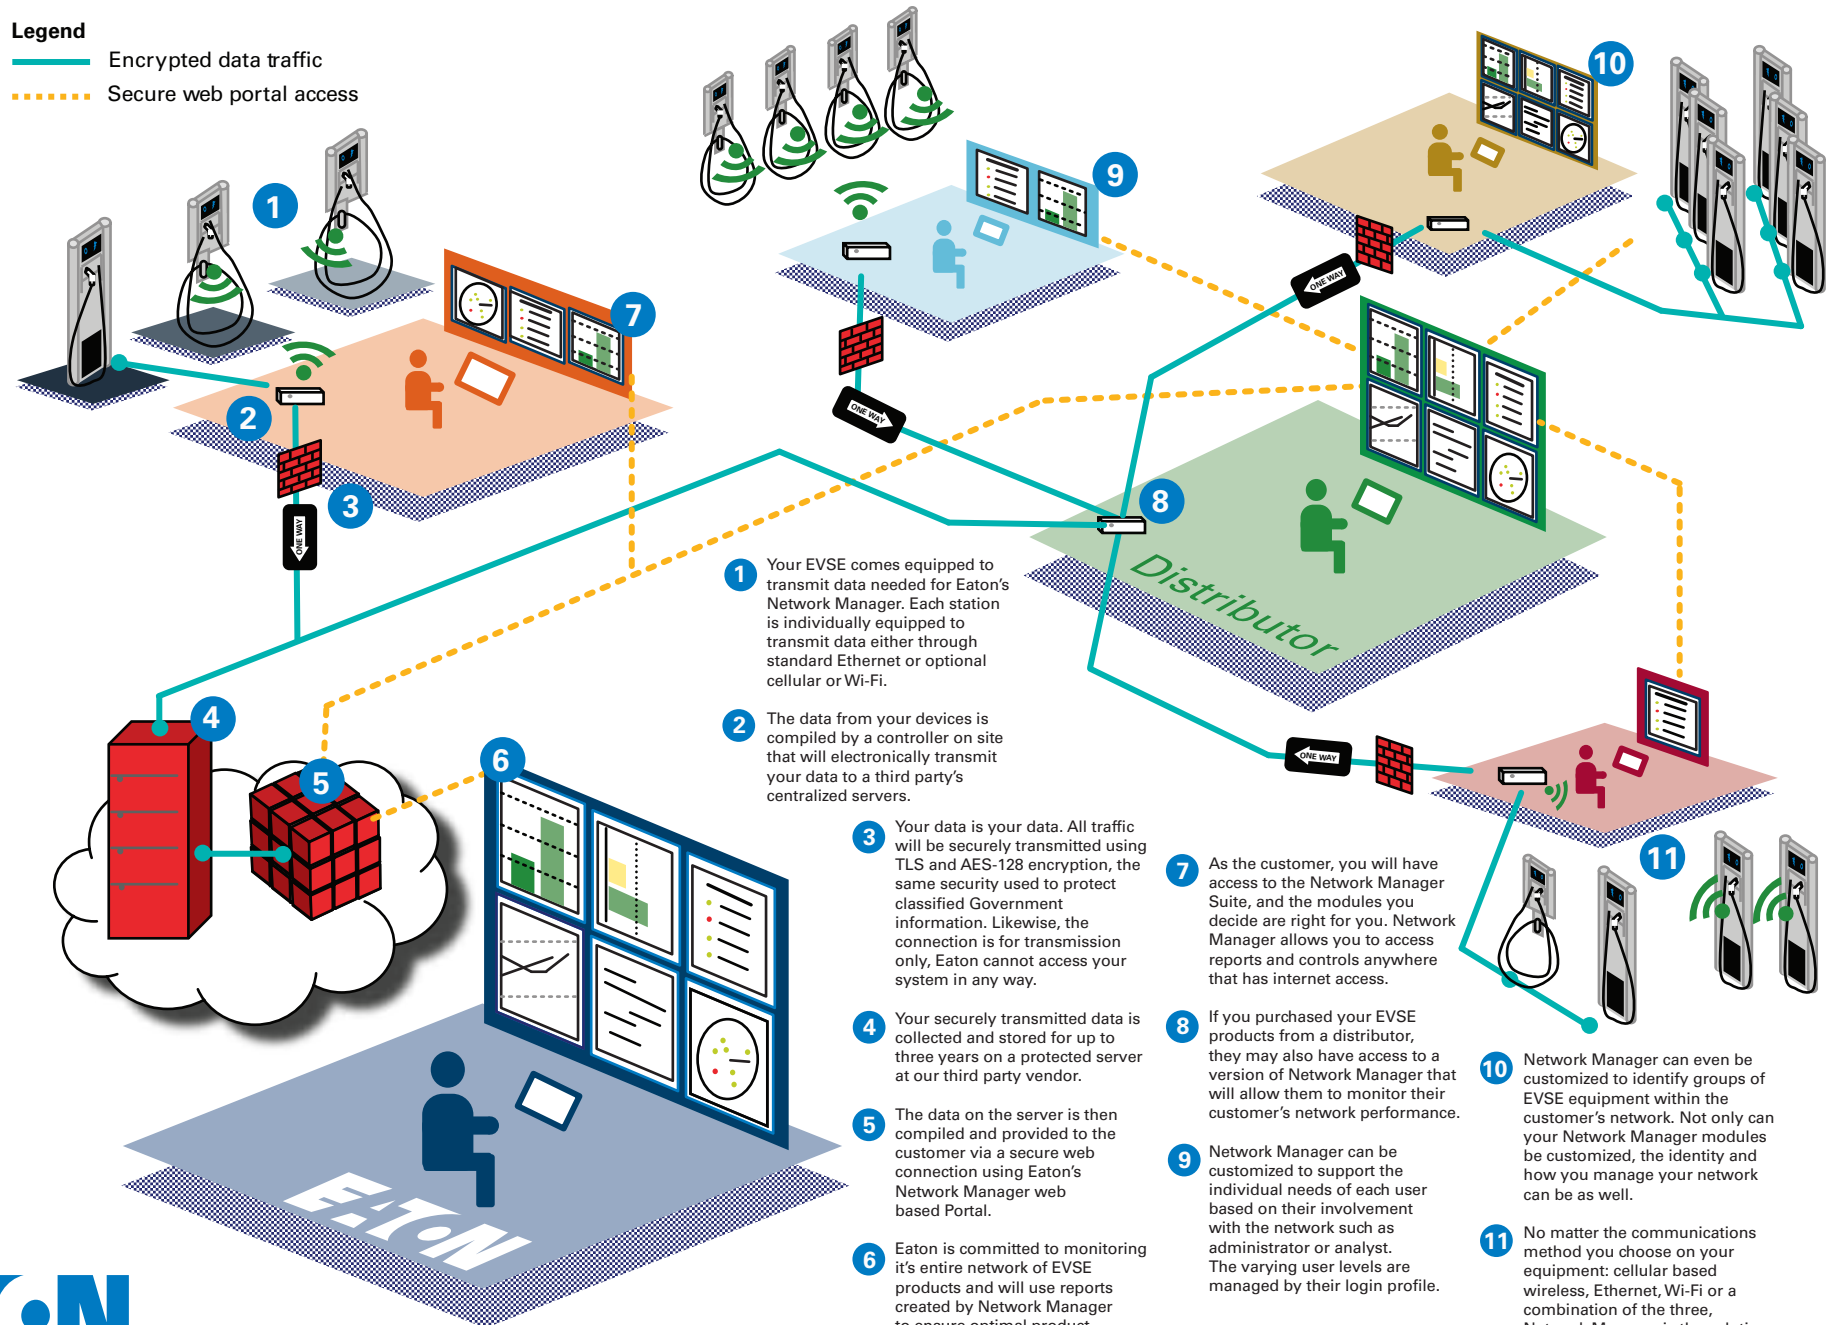

# Network Manager two-minute guide

## Legend

- Encrypted data traffic
- - - Secure web portal access

Powering Business Worldwide

© 2011 Eaton Corporation, All Rights Reserved, Printed in USA, Publication No. SA0EV00001E / BC-73, February 2011

For more information visit: [www.eaton.com/plugin](http://www.eaton.com/plugin)